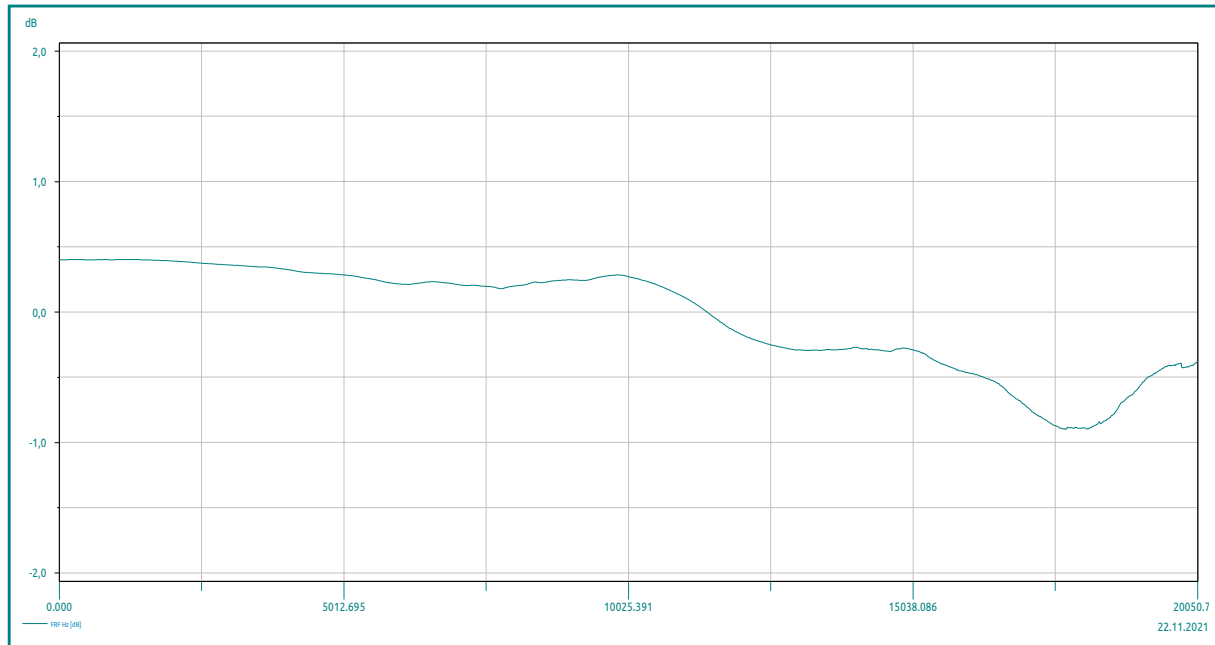

Certificate of Factory Calibration

1/2" IEPE Free Field Measurement Microphone
Type : AWA 14425
Serial No. : H-38081
Sensitivity : 39.2 mV/Pa (@ 1 kHz | 20°C | 1016 hPa)

BSWA Full Frequency Coupler CA916	540002
Reference Microphone	MPA231
Svantek SV30A	14126
Plug.n.DAQ Lite	353
Software : DASyLab Pro	2020.1
Measurement uncertainty	0.20 dB

Calibrated by

Rogá