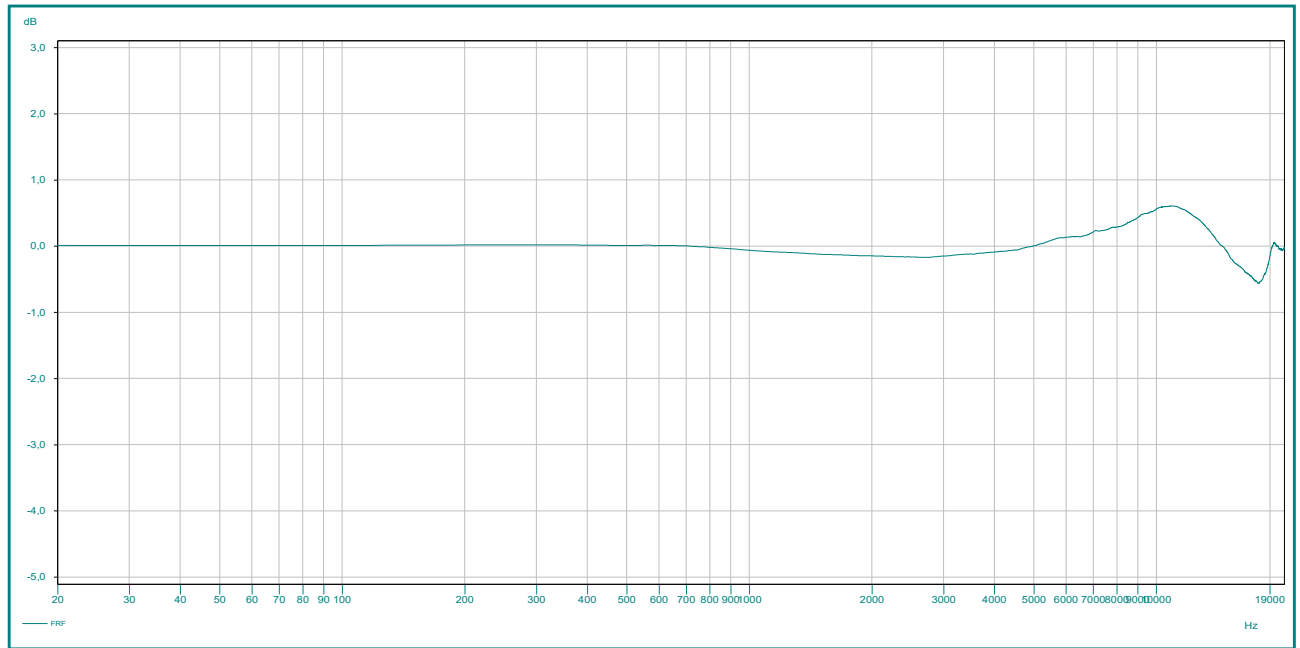

Certificate of Factory Calibration

1/4" IEPE Free Field Measurement Microphone
Type : AVM MI17SW
Serial No. : 1417
Sensitivity : 52.7 mV/Pa (@ 1 kHz | 20 °C | 1022 hPa)

BSWA Full Frequency Coupler CA916	540002
Reference Microphone	MPA231
Svantek SV30A	14126
Plug.n.DAQ Lite	353
Software : DASyLab Pro	2020.1
Measurement uncertainty	0.20 dB

Calibrated by

Roga, 15.01.2022